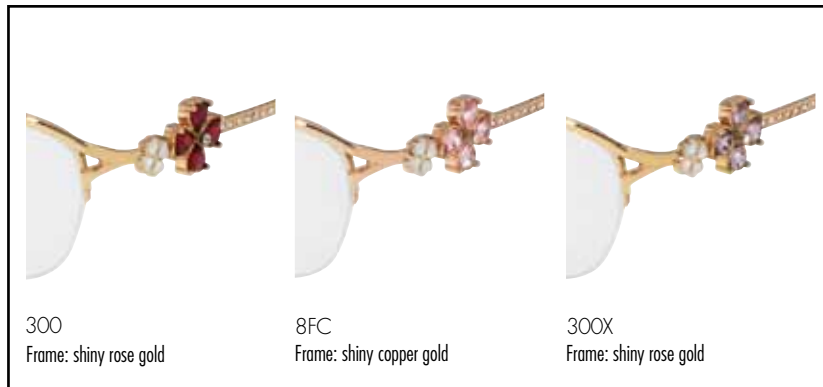

Size: 54

Color: M79

Frame: Shiny opaline dove

Chopard

FOR YOU JEWELLERY

woman collection

VCHA38S

Material: Metal alloy gold plated

Size: 56

Color: 300

Frame: Shiny rose gold

Chopard

FOR YOU JEWELLERY

woman collection

VCHA69S

Material: Metal alloy gold plated

Size: 55

Color: 579

Frame: Shiny palladium

Chopard

EXTRA
VAGANZA
NZA

EXTRAVAGANZA

Chopard
collection

EXTRAVAGANZA