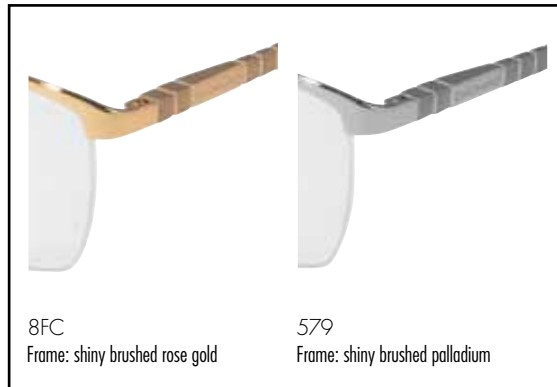

ICE CUBE

man collection

VCHA79

Material: Metal alloy gold plated

Size: 57

Color: 300

Frame: Shiny brushed rose gold

8FC