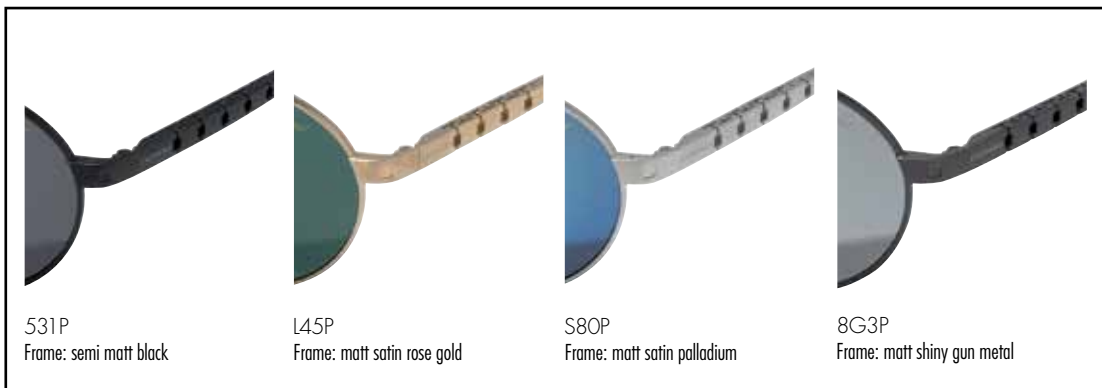

CLASSIC RACING - GRAND PRIX DE MONACO

man collection

SCHB01

Material: Metal alloy/titanium

Size: 64

Lenses: B6 CR39 polarized

Color: SLSP

Frame: Matt antiqued brown

CHOPARD