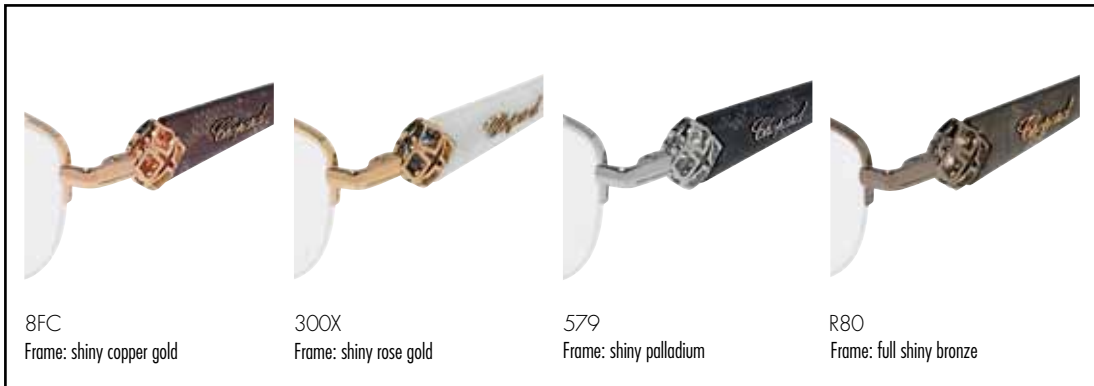

Chopard

IMPERIALE FLOWER

woman collection

VCHA93S

Material: Metal alloy gold plated

Size: 53

Color: 300

Frame: Shiny rose gold