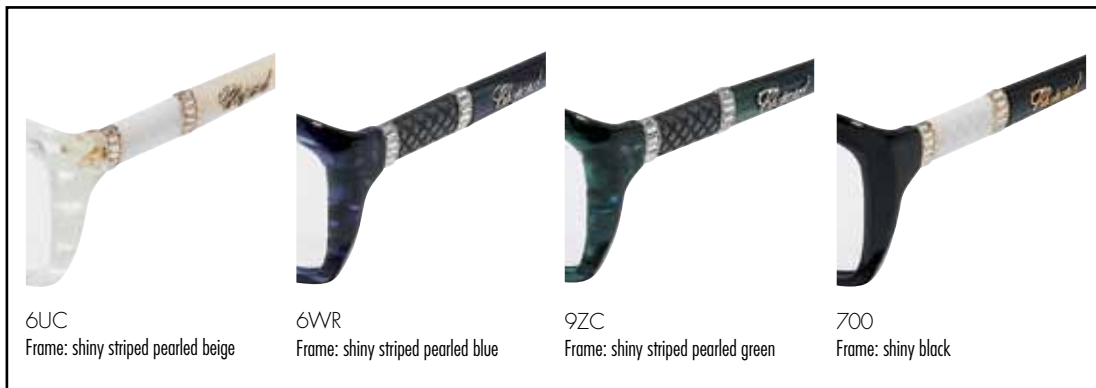

Chopard

AMPE
RE
R
AL
E

Chopard
collection

Chopard
collection

IMPERIALE PATTERN

woman collection

VCH153S

Material: Acetate

Size: 54

Color: 1GJ

Frame: Shiny striped pearled red

Chopard

IMPERIALE PATTERN

woman collection

VCH154S

Material: Acetate