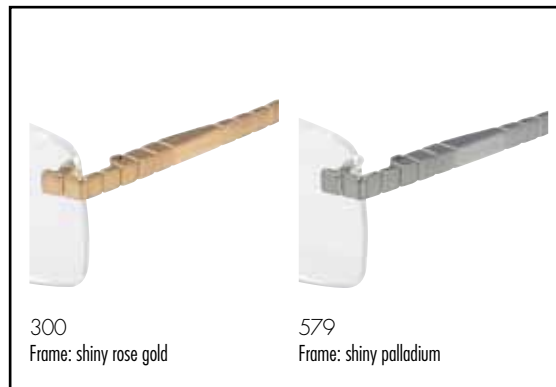

ICE CUBE

man collection

VCHA30

Material: Metal alloy gold plated

Size: 57

Color: 8FC

Frame: Shiny copper gold / gold plated

CHOPARD