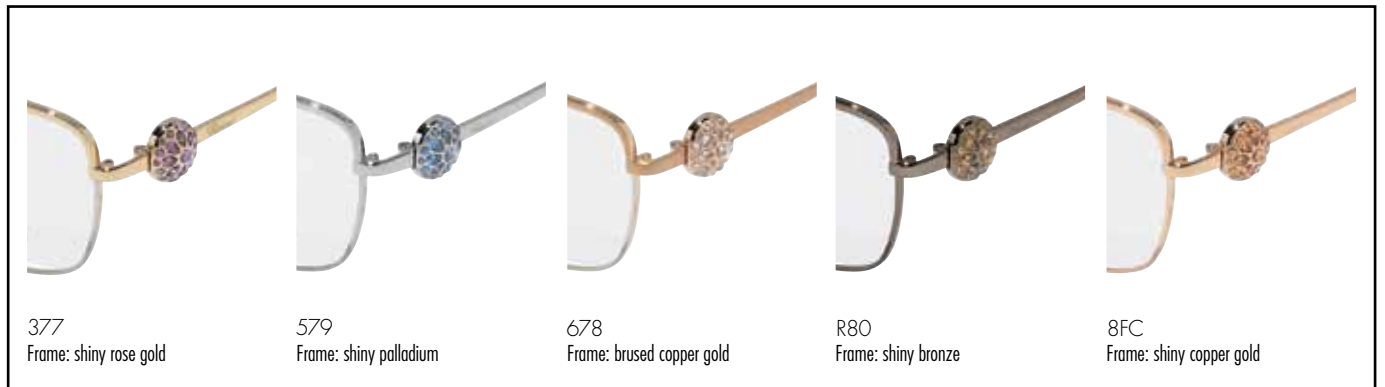

Size: 53

Color: AEG

Frame: Shiny plum lace effect

GA7

Frame: shiny turtle shell lace effect

GA6

Frame: shiny grey lace effect

722

Frame: shiny dark turtle shell

700

Frame: shiny black

GA8

Frame: shiny mink lace effect

Chopard

HIGH JEWELLERY COLLECTION

woman collection

VCHA94S

Material: Metal alloy gold plated

Size: 55

Color: 300

Frame: Shiny rose gold

Chopard

HIGH JEWELLERY COLLECTION

woman collection

VCHA95S

Material: Metal alloy gold plated

Size: 52-54

Color: 300X

Frame: Shiny rose gold

Chopard

HIGH JEWELLERY COLLECTION

woman collection