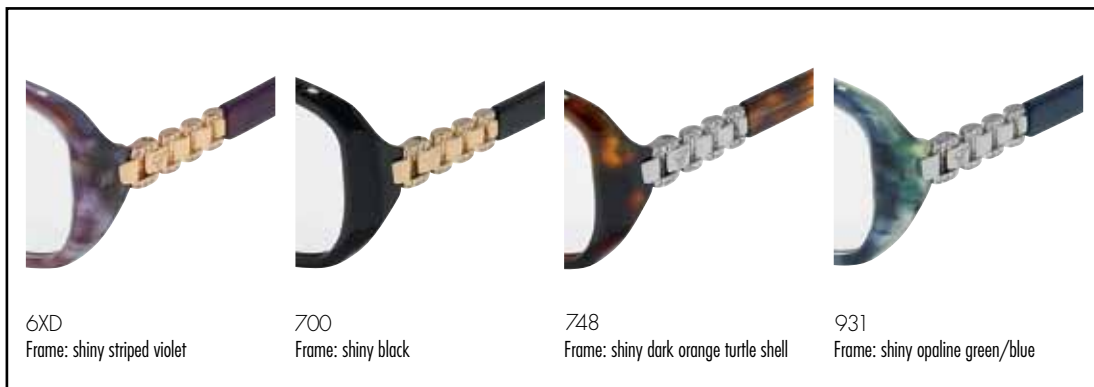

VCHA96S

Material: Metal alloy gold plated

Special feature: Zircons

Size: 50

Color : 579

Frame: Shiny palladium

Chopard

LA
STRADA
STRADA
DADA

LA
STRADA

Chopard
collection

LA STRADA
woman collection

VCH155S

Material: Acetate

Size: 53

Color: 794

Frame: Shiny striped brown