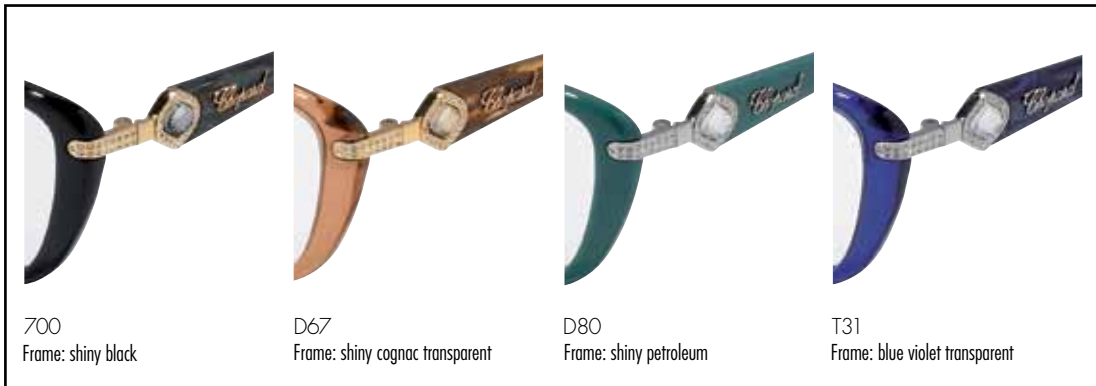

Chopard

IMPERIALE FLOWER

woman collection

VCHA93S

Material: Metal alloy gold plated

Size: 53

Color: 300

Frame: Shiny rose gold

Chopard

IMPERIALE FLOWER

woman collection

VCH138S

Material: Acetate

Size: 53

Color: 2GH

Frame: Shiny black cherry

700
Frame: shiny black

D67
Frame: shiny cognac transparent

D80
Frame: shiny petroleum

T31
Frame: blue violet transparent

Chopard

IMPERIALE FLOWER

woman collection

VCHA33S

Material: Metal alloy gold plated

Size: 54

Color: 300

Frame: Shiny rose gold

Chopard

IMPERIALE FLOWER

woman collection

VCHA34S