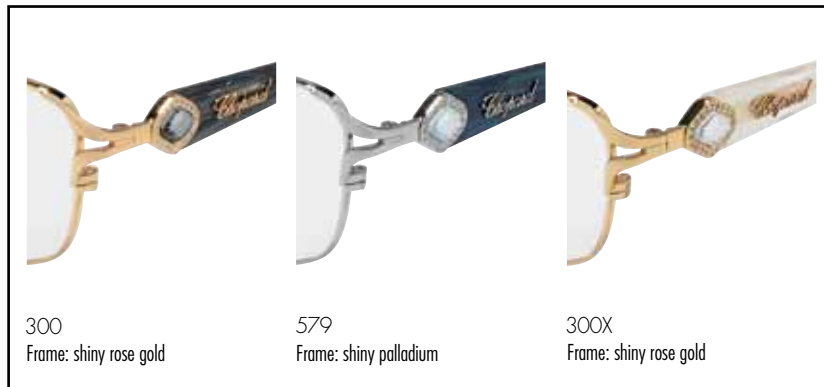

Material: Metal alloy gold plated

Size: 54

Color: 300

Frame: Shiny rose gold

Chopard

IMPERIALE FLOWER

woman collection

VCHA34S

Material: Metal alloy gold plated

Size: 53-57

Color: 8FC

Frame: Shiny copper gold

Chopard

IMPERIALE FLOWER

woman collection

VCHA68S

Material: Metal alloy gold plated

Size: 53

Color: 300Y

Frame: Shiny rose gold

Chopard

Chopard
collection

IMPERIALE JEWELLERY

woman collection