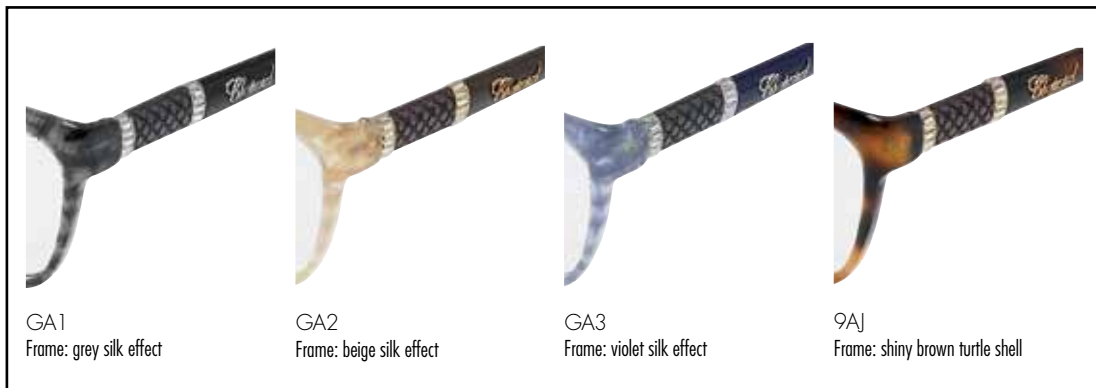

Size: 54

Color: 1GJ

Frame: Shiny striped pearled red

Chopard

IMPERIALE PATTERN

woman collection

VCH154S

Material: Acetate

Size: 54

Color: 700

Frame: Shiny black

GA1
Frame: grey silk effect

GA2
Frame: beige silk effect

GA3
Frame: violet silk effect

9AJ
Frame: shiny brown turtle shell

Chopard