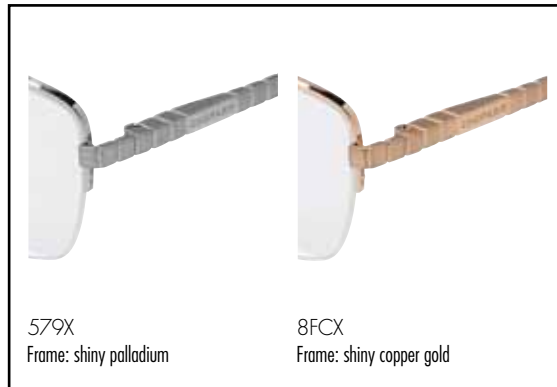

Frame: Shiny copper gold / gold plated

CHOPARD

ICE CUBE

man collection

VCHA39
Material: Metal alloy wood gold plated
Size: 57
Color: 300
Frame: Shiny rose gold / gold plated

579X
Frame: shiny palladium

8FCX
Frame: shiny copper gold

ICE CUBE

man collection

VCHA78

Material: Metal alloy gold plated

Size: 56

Color: Q39

Frame: Shiny brushed palladium

97