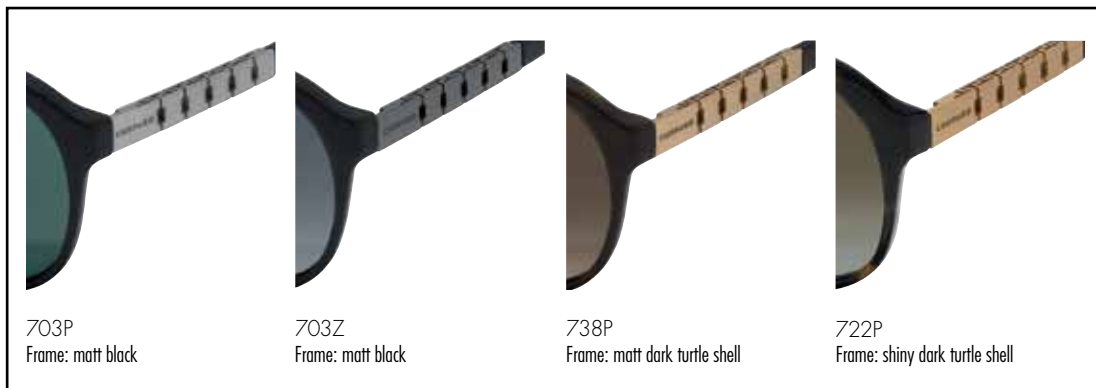

CLASSIC RACING - GRAND PRIX DE MONACO

man collection

SCH179

Material: Acetate/titanium

Size: 59

Lenses: B6 CR39 polarized

Color: 700P

Frame: Shiny black

CHOPARD