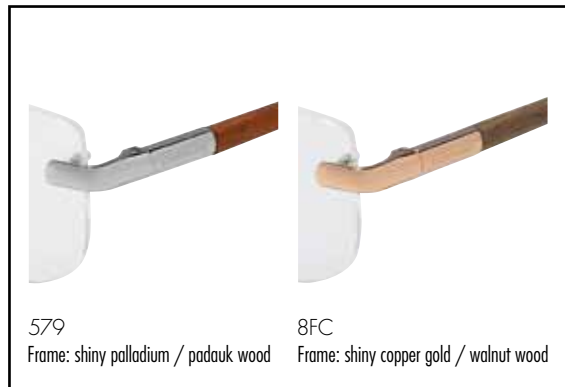

579

Frame: shiny palladium / padauk wood

8FC

Frame: shiny copper gold / walnut wood

CHOPARD