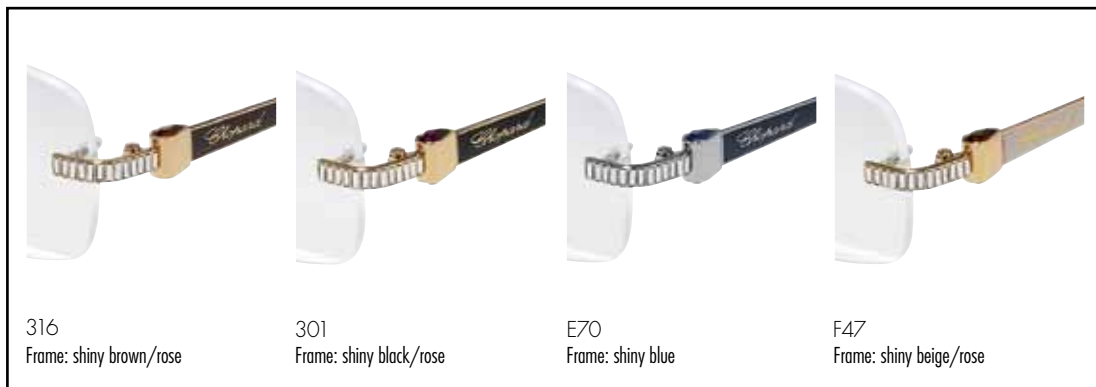

Frame: shiny petroleum green

9MA

Frame: shiny cyclamen

3GF

Frame: shiny ivory

Chopard

IMPERIALE WATCH

woman collection

VCH960S

Material: Metal alloy gold plated

Size: 55

Color: 8MZ

Frame: Shiny bordeaux /red gold

Chopard

IMPERIALE WATCH

woman collection

VCH961S

Material: Metal alloy gold plated

Size: 54

Color: E70

Frame: Shiny blue / palladium

Chopard

IMPERIALE WATCH

woman collection