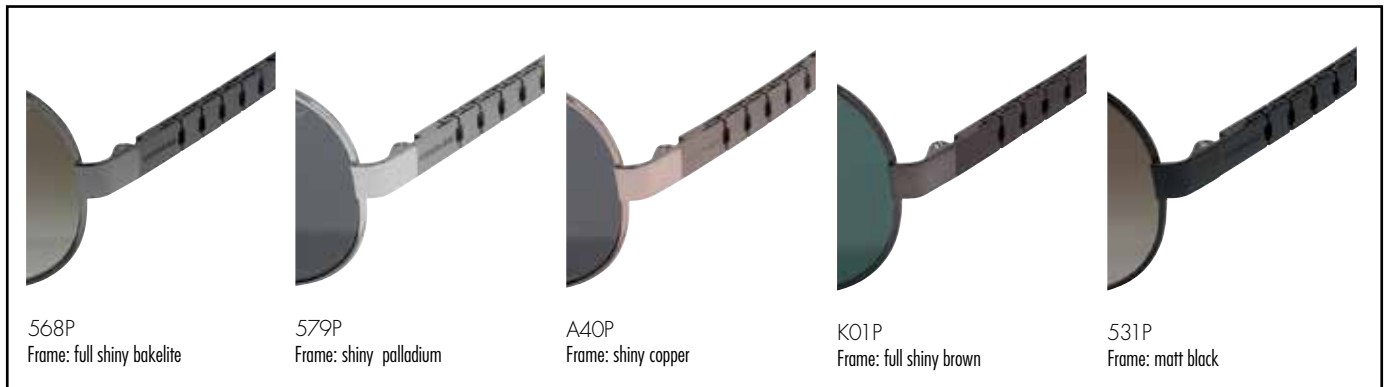

man collection

SCHB12

Material: Metal alloy/titanium

Size: 60

Lenses: B6 CR39 polarized

Color: 300P

Frame: Shiny rose gold

CHOPARD